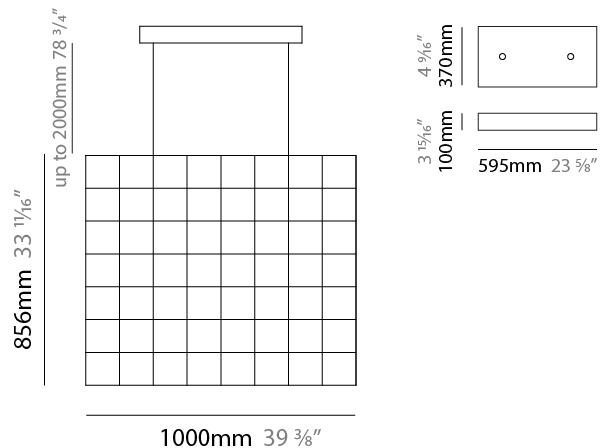

COSMOS SQUARE SUSPENSION

D101944-

base number   LED Dimming   Color Temperature   Finish Options

1. To build a product code in our configurator select the specify button on the base model # product page
2. To build a manual product code on this datasheet choose from the options listed below in blue font and add the suffix to the base model #

GENERAL

Series: Cosmos Square
Brand: Quasar
Division: Design
Mounting Type: Suspension
Mounting Location: Ceiling
Subcategory: Ambient

PHYSICAL

Shape: Square
Length (mm): 1000
Length (in): 39 ³/₈"
Width (mm): 1000
Width (in): 39 ³/₈"
Height (mm): 850
Height (in): 33 ⁷/₁₆"
Max. Overall Height (mm): 2850
Max. Overall Height (in): 112 ³/₁₆"
Light Distribution: Omnidirectional
Weight (kg): 24
Weight (lbs): 52.91
[Fixture Finish: NIC / BRA / BBR](#)
Fixture Material: Metal
Cable Details: 2000mm Cable
Upon Request: Custom Sizes Optional Dowlight upon request

ELECTRICAL

Lamp Type: LED
Input Wattage (W): 328.8
[Dimming: 0-10V Dimming / Phase Dimming (120Vac Only)](#)
Driver Included: Yes
Driver Location: Integrated
Driver Type: Constant Voltage - Universal
Driver Class: Class 2
Input Voltage (V): 120 - 277
Output Voltage (V): 12

LED

Number of LEDs: 548
[Color Temperature (°K): 2400 / 2800](#)
Max. Delivered Lumen (lm): 16440 (2800K)
CRI: >90 CRI
Lamp Life (hrs): 50000

OPTICAL

RATINGS AND CERTIFICATIONS

Certified By: Certified for North American Standards
IP rating: IP20