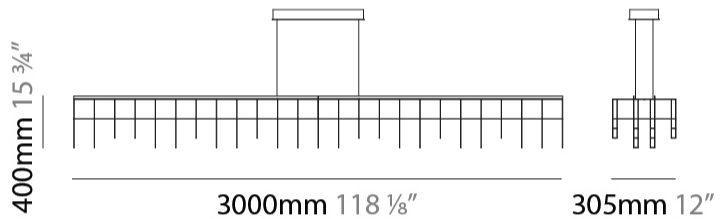

D1010051-

base number   LED Dimming   Color Temperature   Finish Options

1. To build a product code in our configurator select the specify button on the base model # product page
2. To build a manual product code on this datasheet choose from the options listed below in blue font and add the suffix to the base model #

GENERAL

Series: Cosmos Square
Brand: Quasar
Division: Design
Mounting Type: Suspension
Mounting Location: Ceiling
Subcategory: Ambient

PHYSICAL

Shape: Square
Length (mm): 3000
Length (in): 118 1/8
Width (mm): 305
Width (in): 12
Height (mm): 400
Height (in): 15 3/4
Max. Overall Height (mm): 2450
Max. Overall Height (in): 94 1/2
Light Distribution: Omnidirectional
Weight (kg): 16
Weight (lbs): 35.27
[Fixture Finish: NIC / BRA / BBR](#)
Fixture Material: Metal
Cable Details: 2000mm Cable
Upon Request: Custom Sizes Optional Dowlight upon request

ELECTRICAL

Number of Lamps: 258
Lamp Type: LED
Input Wattage (W): 155
Max. Wattage Per Lamp (W): 0.6
[Dimming: 0-10V Dimming / Phase Dimming (120Vac Only)](#)
Driver Included: Yes
Driver Location: Integrated
Driver Type: Constant Voltage - Universal
Driver Class: Class 1
Input Voltage (V): 120 - 277
Output Voltage (V): 12

LED

Number of LEDs: 258
[Color Temperature (°K): 2400 / 2800](#)
Max. Delivered Lumen (lm): 7740 (2800K)
CRI: >90 CRI
Lamp Life (hrs): 50000

OPTICAL

RATINGS AND CERTIFICATIONS

Certified By: Certified for North American Standards
IP rating: IP20