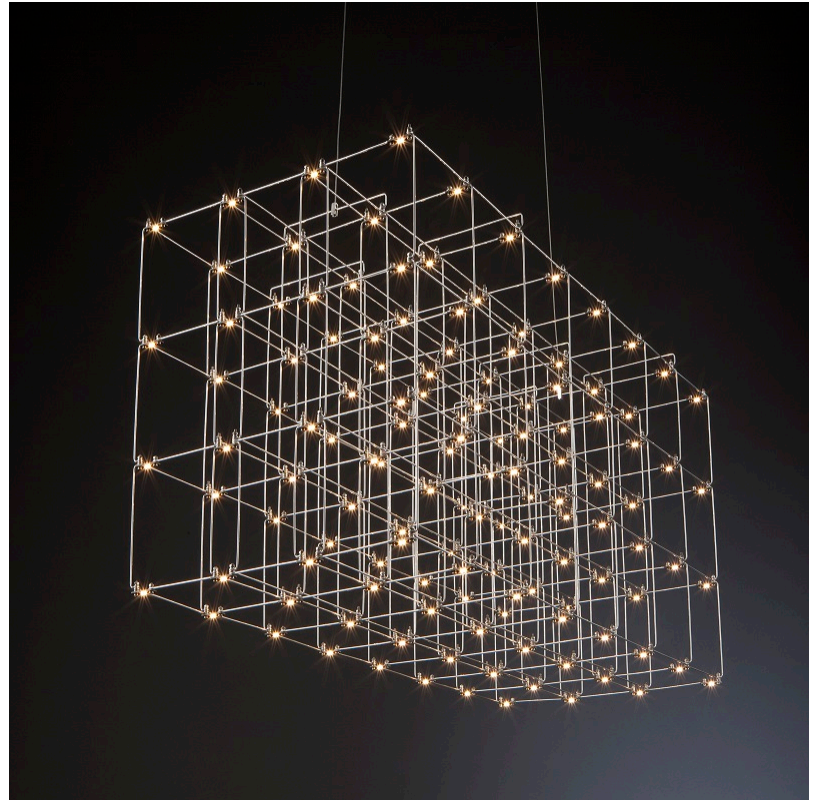

COSMOS SQUARE SUSPENSION

D101944-

base number   LED Dimming   Color Temperature   Finish Options

1. To build a product code in our configurator select the specify button on the base model # product page
2. To build a manual product code on this datasheet choose from the options listed below in blue font and add the suffix to the base model #

GENERAL

Series: Cosmos Square
Brand: Quasar
Division: Design
Mounting Type: Suspension
Mounting Location: Ceiling
Subcategory: Ambient

PHYSICAL

Shape: Square
Length (mm): 1000
Length (in): 39 ³/₈"
Width (mm): 1000
Width (in): 39 ³/₈"
Height (mm): 850
Height (in): 33 ⁷/₁₆"
Max. Overall Height (mm): 2850
Max. Overall Height (in): 112 ³/₁₆"
Light Distribution: Omnidirectional
Weight (kg): 24
Weight (lbs): 52.91
[Fixture Finish: NIC / BRA / BBR](#)
Fixture Material: Metal
Cable Details: 2000mm Cable
Upon Request: Custom Sizes Optional Dowlight upon request

ELECTRICAL

Lamp Type: LED
Input Wattage (W): 328.8
[Dimming: 0-10V Dimming / Phase Dimming (120Vac Only)](#)
Driver Included: Yes
Driver Location: Integrated
Driver Type: Constant Voltage - Universal
Driver Class: Class 2
Input Voltage (V): 120 - 277
Output Voltage (V): 12

LED

Number of LEDs: 548
[Color Temperature (°K): 2400 / 2800](#)
Max. Delivered Lumen (lm): 16440 (2800K)
CRI: >90 CRI
Lamp Life (hrs): 50000

OPTICAL

RATINGS AND CERTIFICATIONS

Certified By: Certified for North American Standards
IP rating: IP20