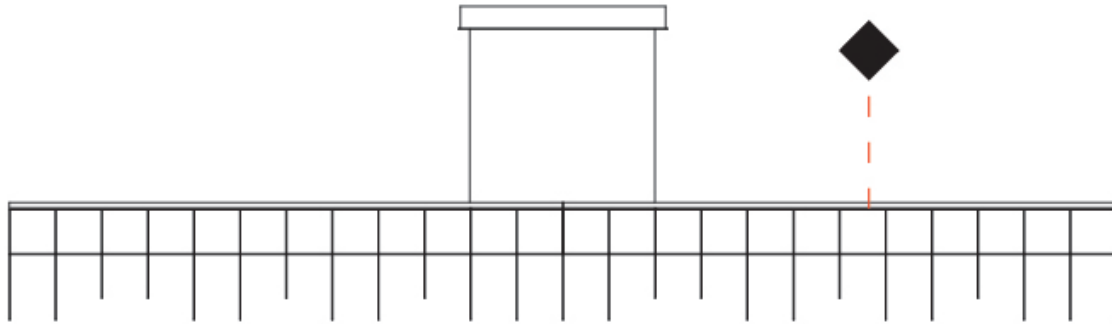

COSMOS SQUARE SUSPENSION

D1010051-

PROJECT

TYPE

SPECIFIER

QUANTITY

DATE

D